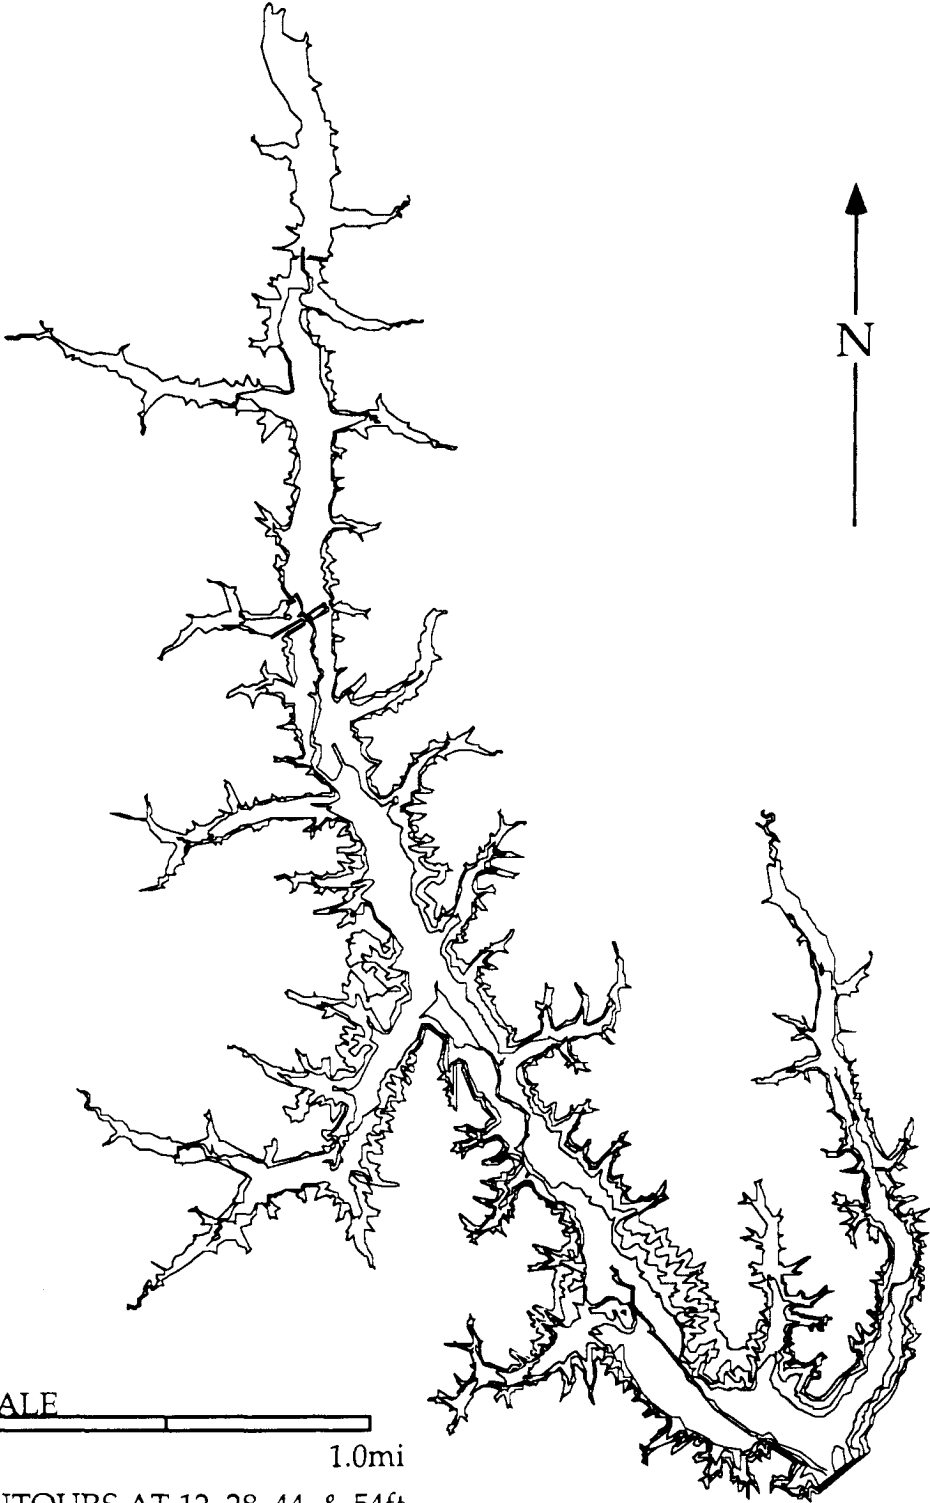

COFFEEN LAKE

SCALE
0 1.0mi

CONTOURS AT 12, 28, 44, & 54ft.

Map Source: Central Illinois Power Service
Mapping Method: Pre-impoundment survey
Date completed: Unknown