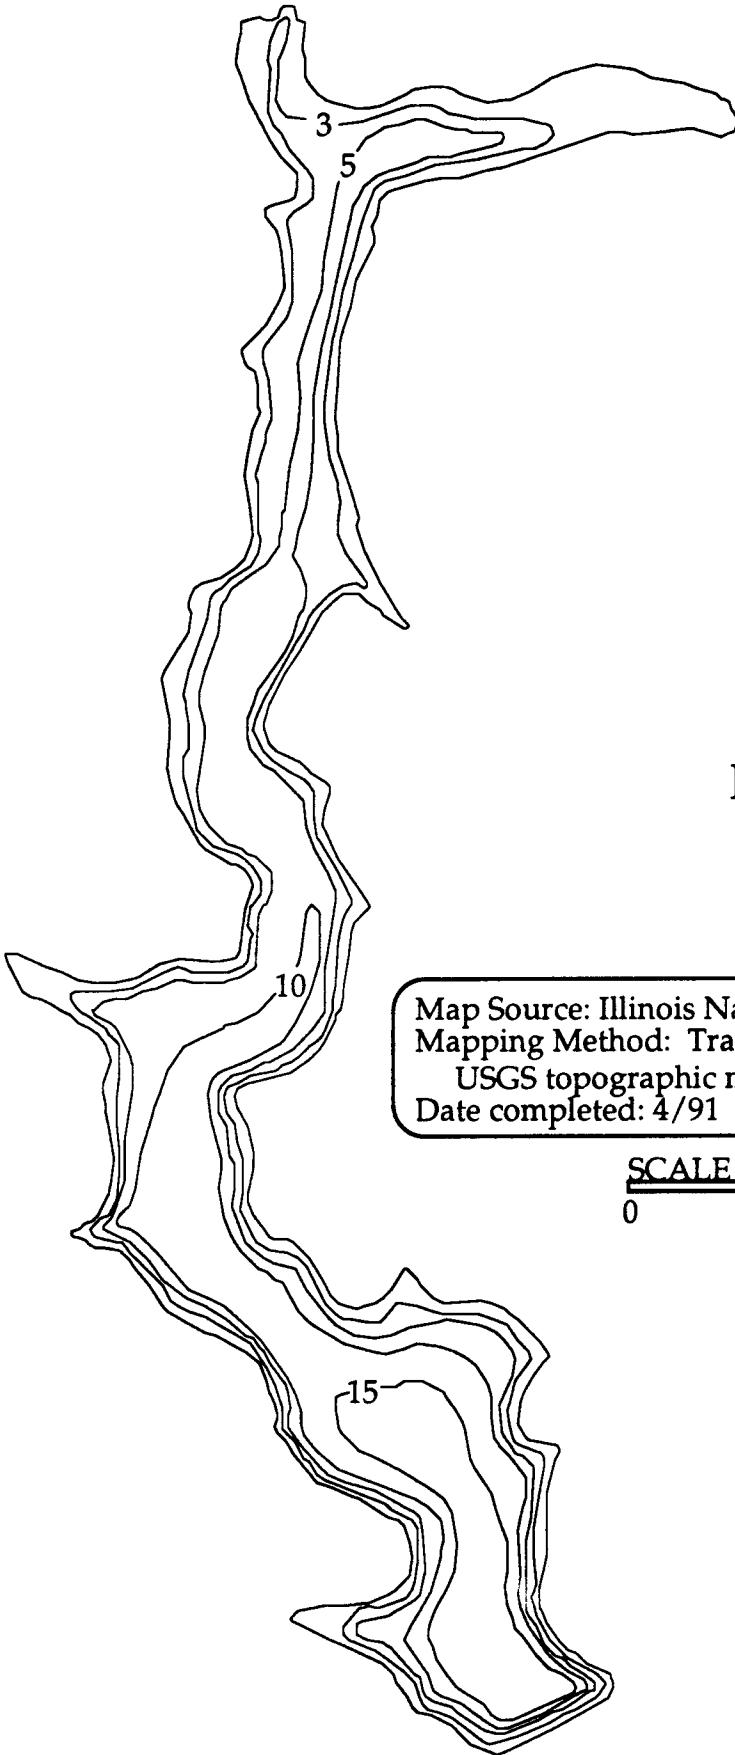

HOMER LAKE

Map Source: Illinois Natural History Survey
Mapping Method: Transect, outline from 7.5 min.
USGS topographic map
Date completed: 4/91