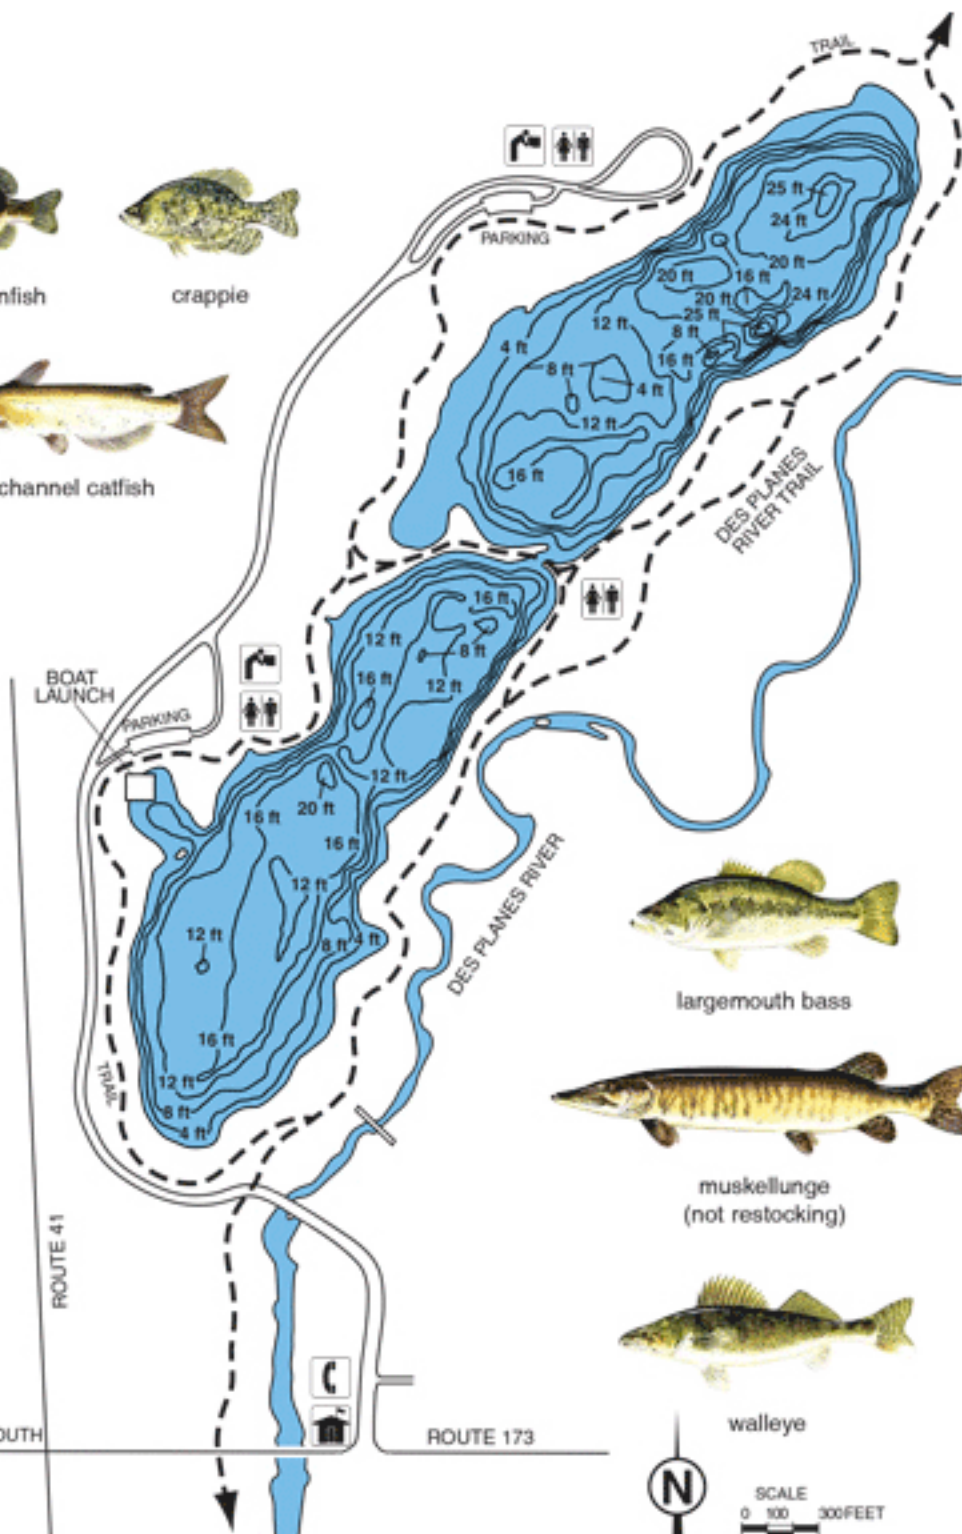

VAN PATTEN WOODS FOREST PRESERVE - STERLING LAKE FISHING MAP

bluegill/sunfish

crappie

channel catfish

largemouth bass

muskellunge
(not restocking)

walleye

SCALE
0 100 300 FEET

**LAKE COUNTY
FOREST PRESERVES**

PRESERVATION, RESTORATION,
EDUCATION AND RECREATION