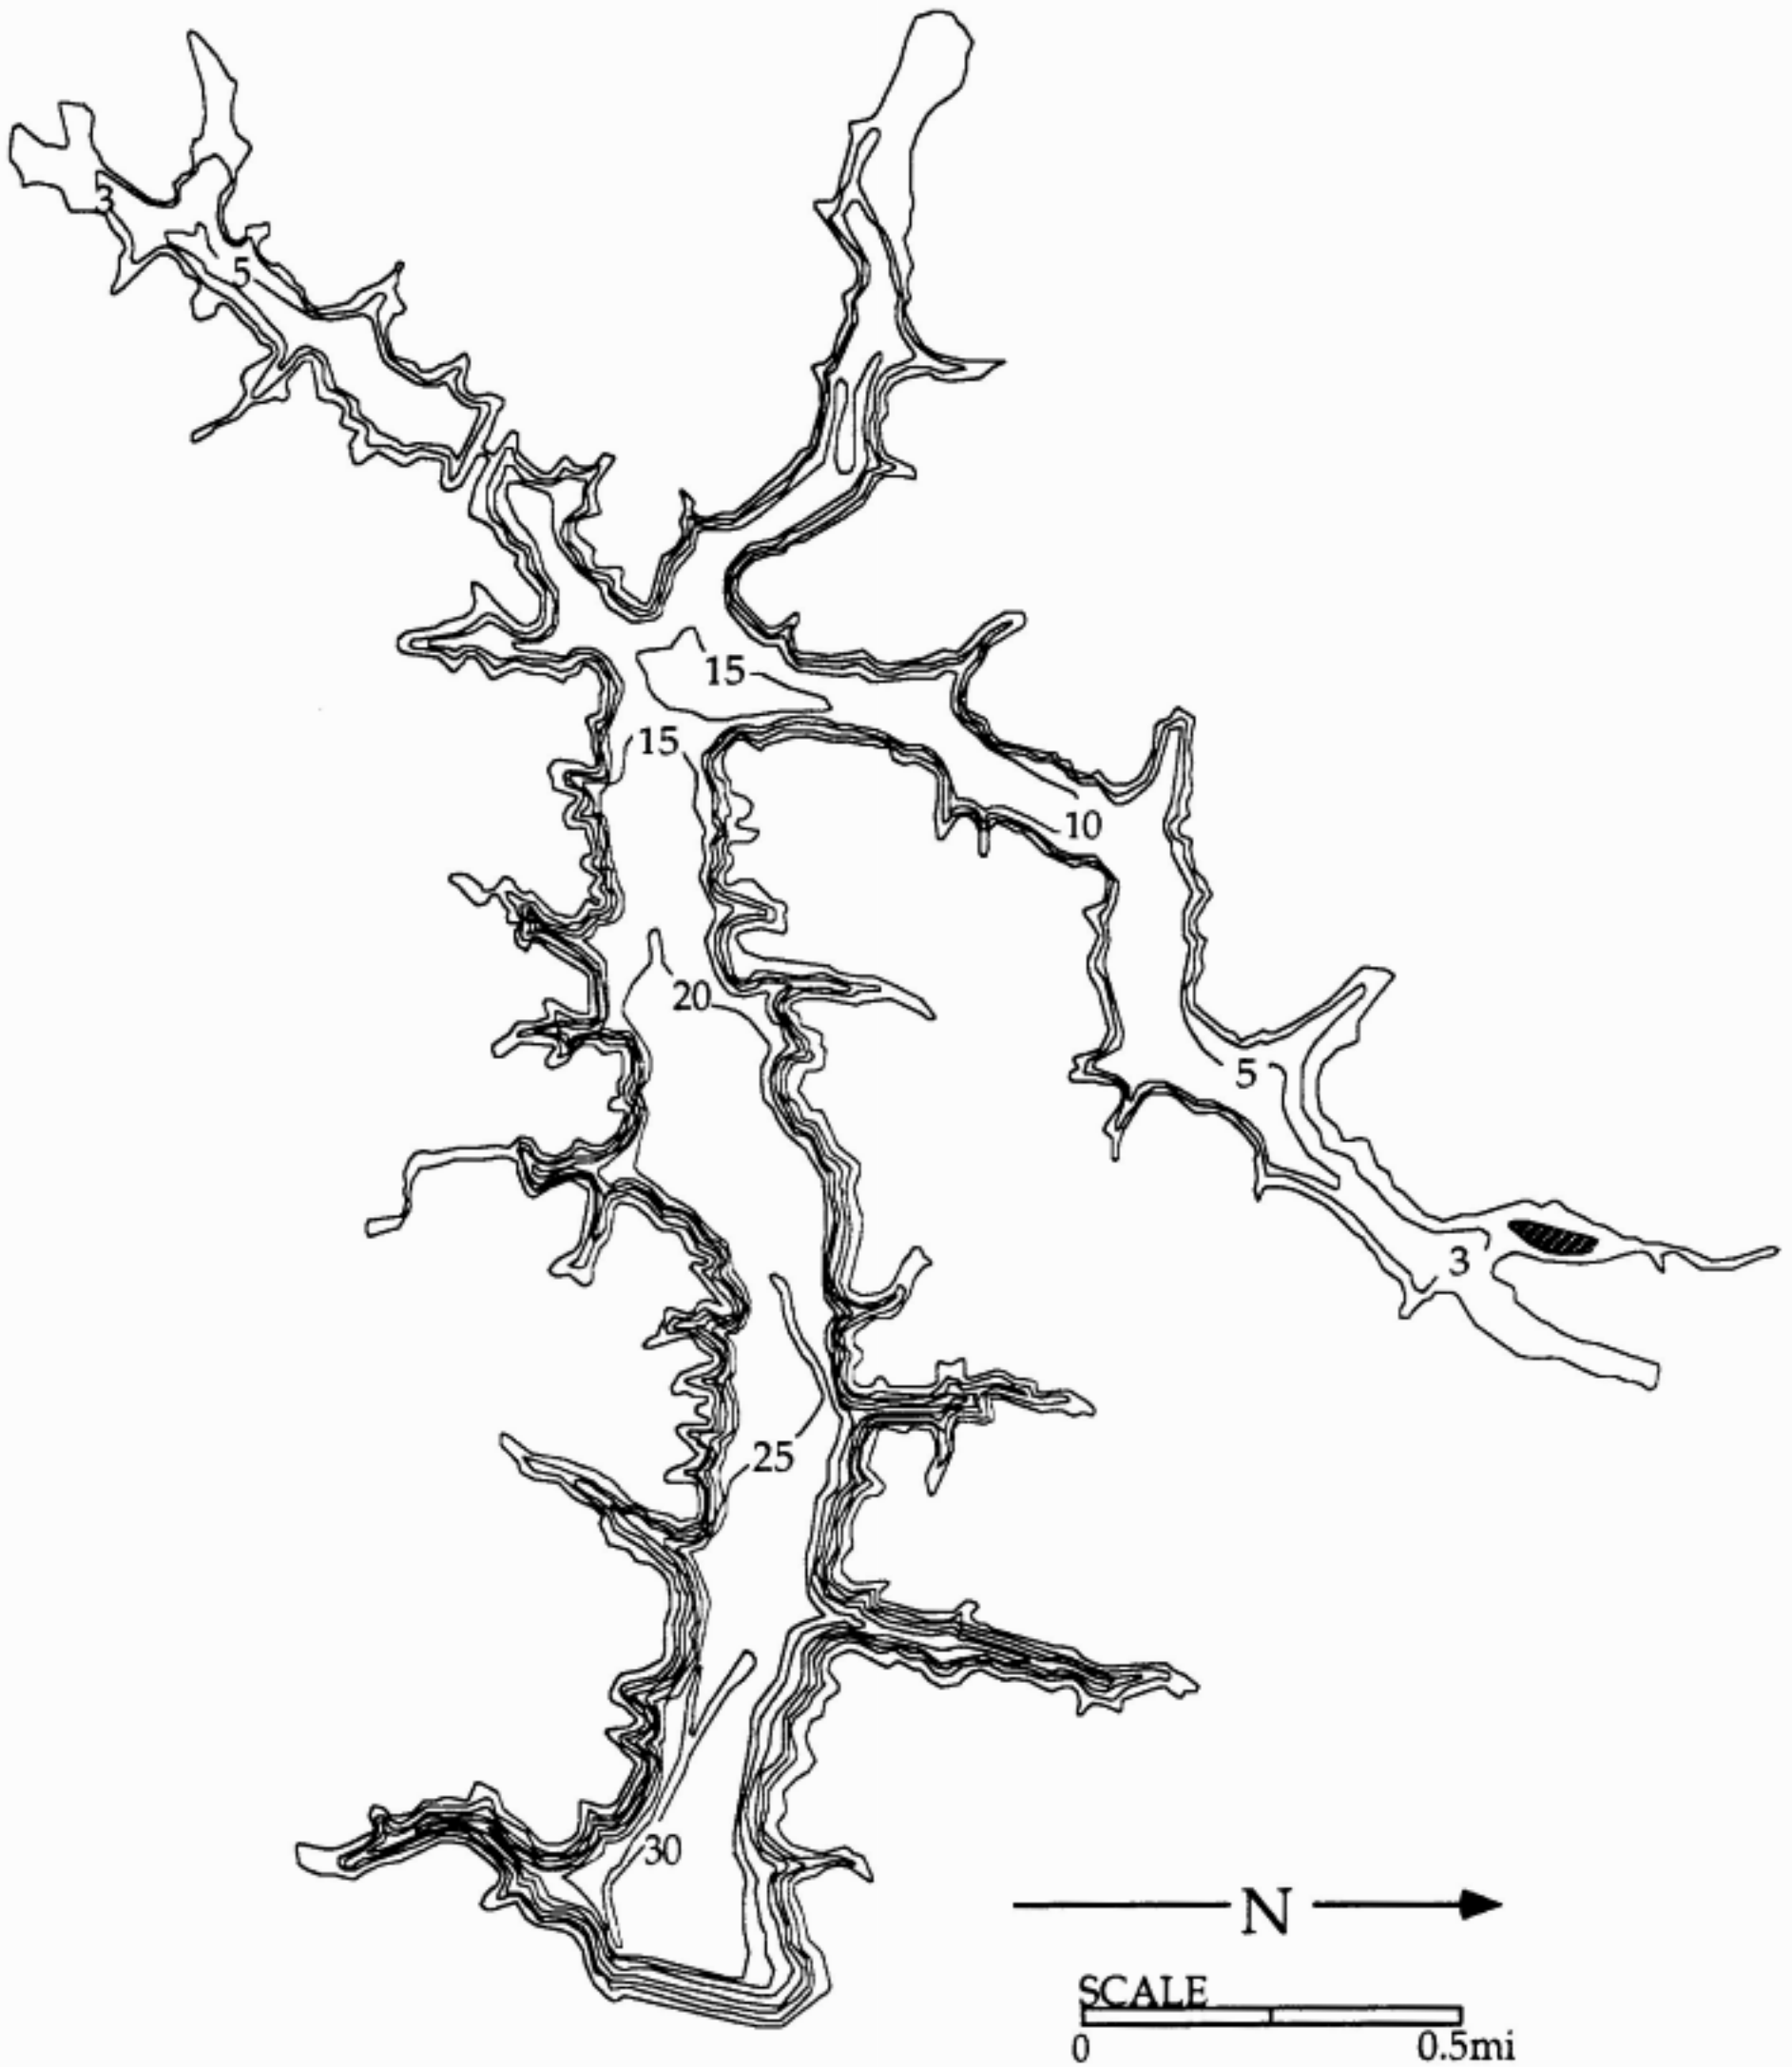

VANDALIA LAKE

Map Source: Illinois Natural History Survey
Mapping Method: Transect, outline from 7.5 min.
USGS topographic map
Date completed: 7/90