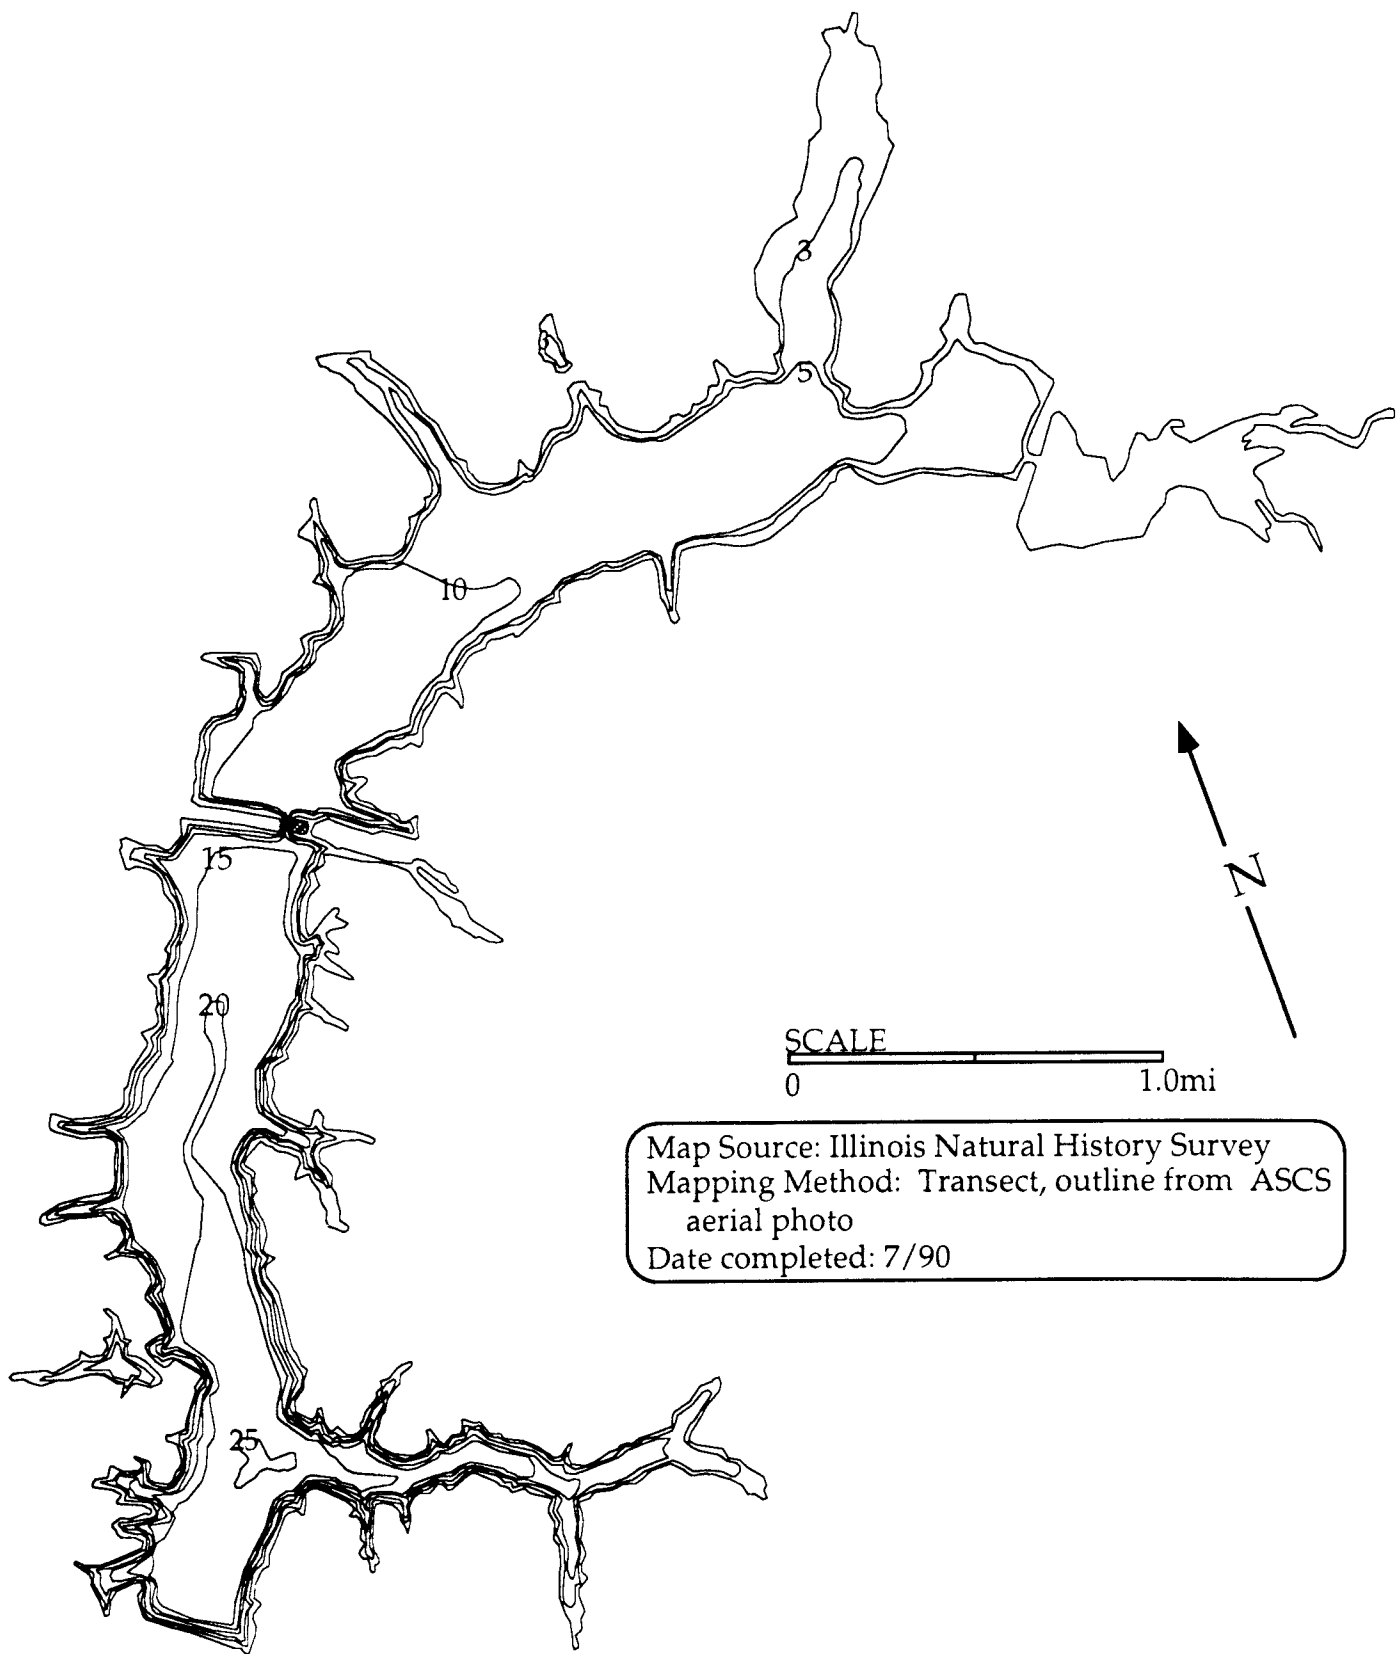

GREENVILLE NEW CITY LAKE

Map Source: Illinois Natural History Survey
Mapping Method: Transect, outline from ASCS
aerial photo
Date completed: 7/90