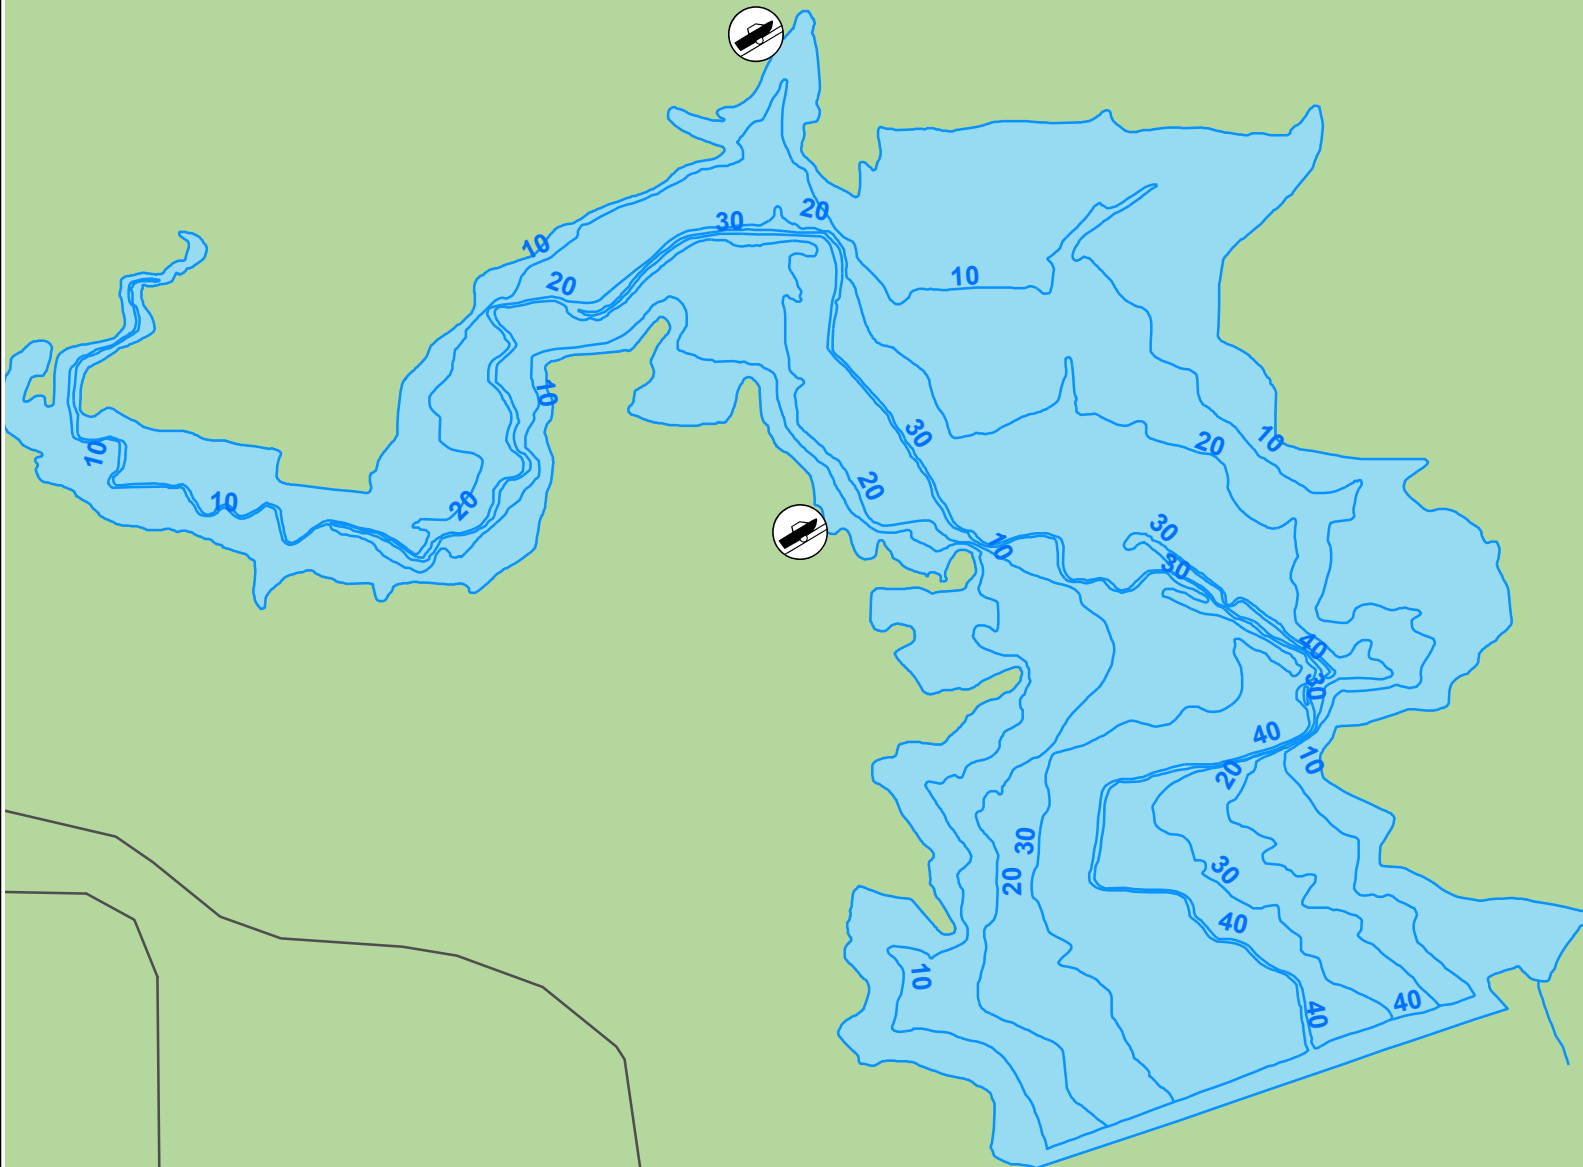

N

Shabbona

Boat Ramp

Contour Lines in Feet